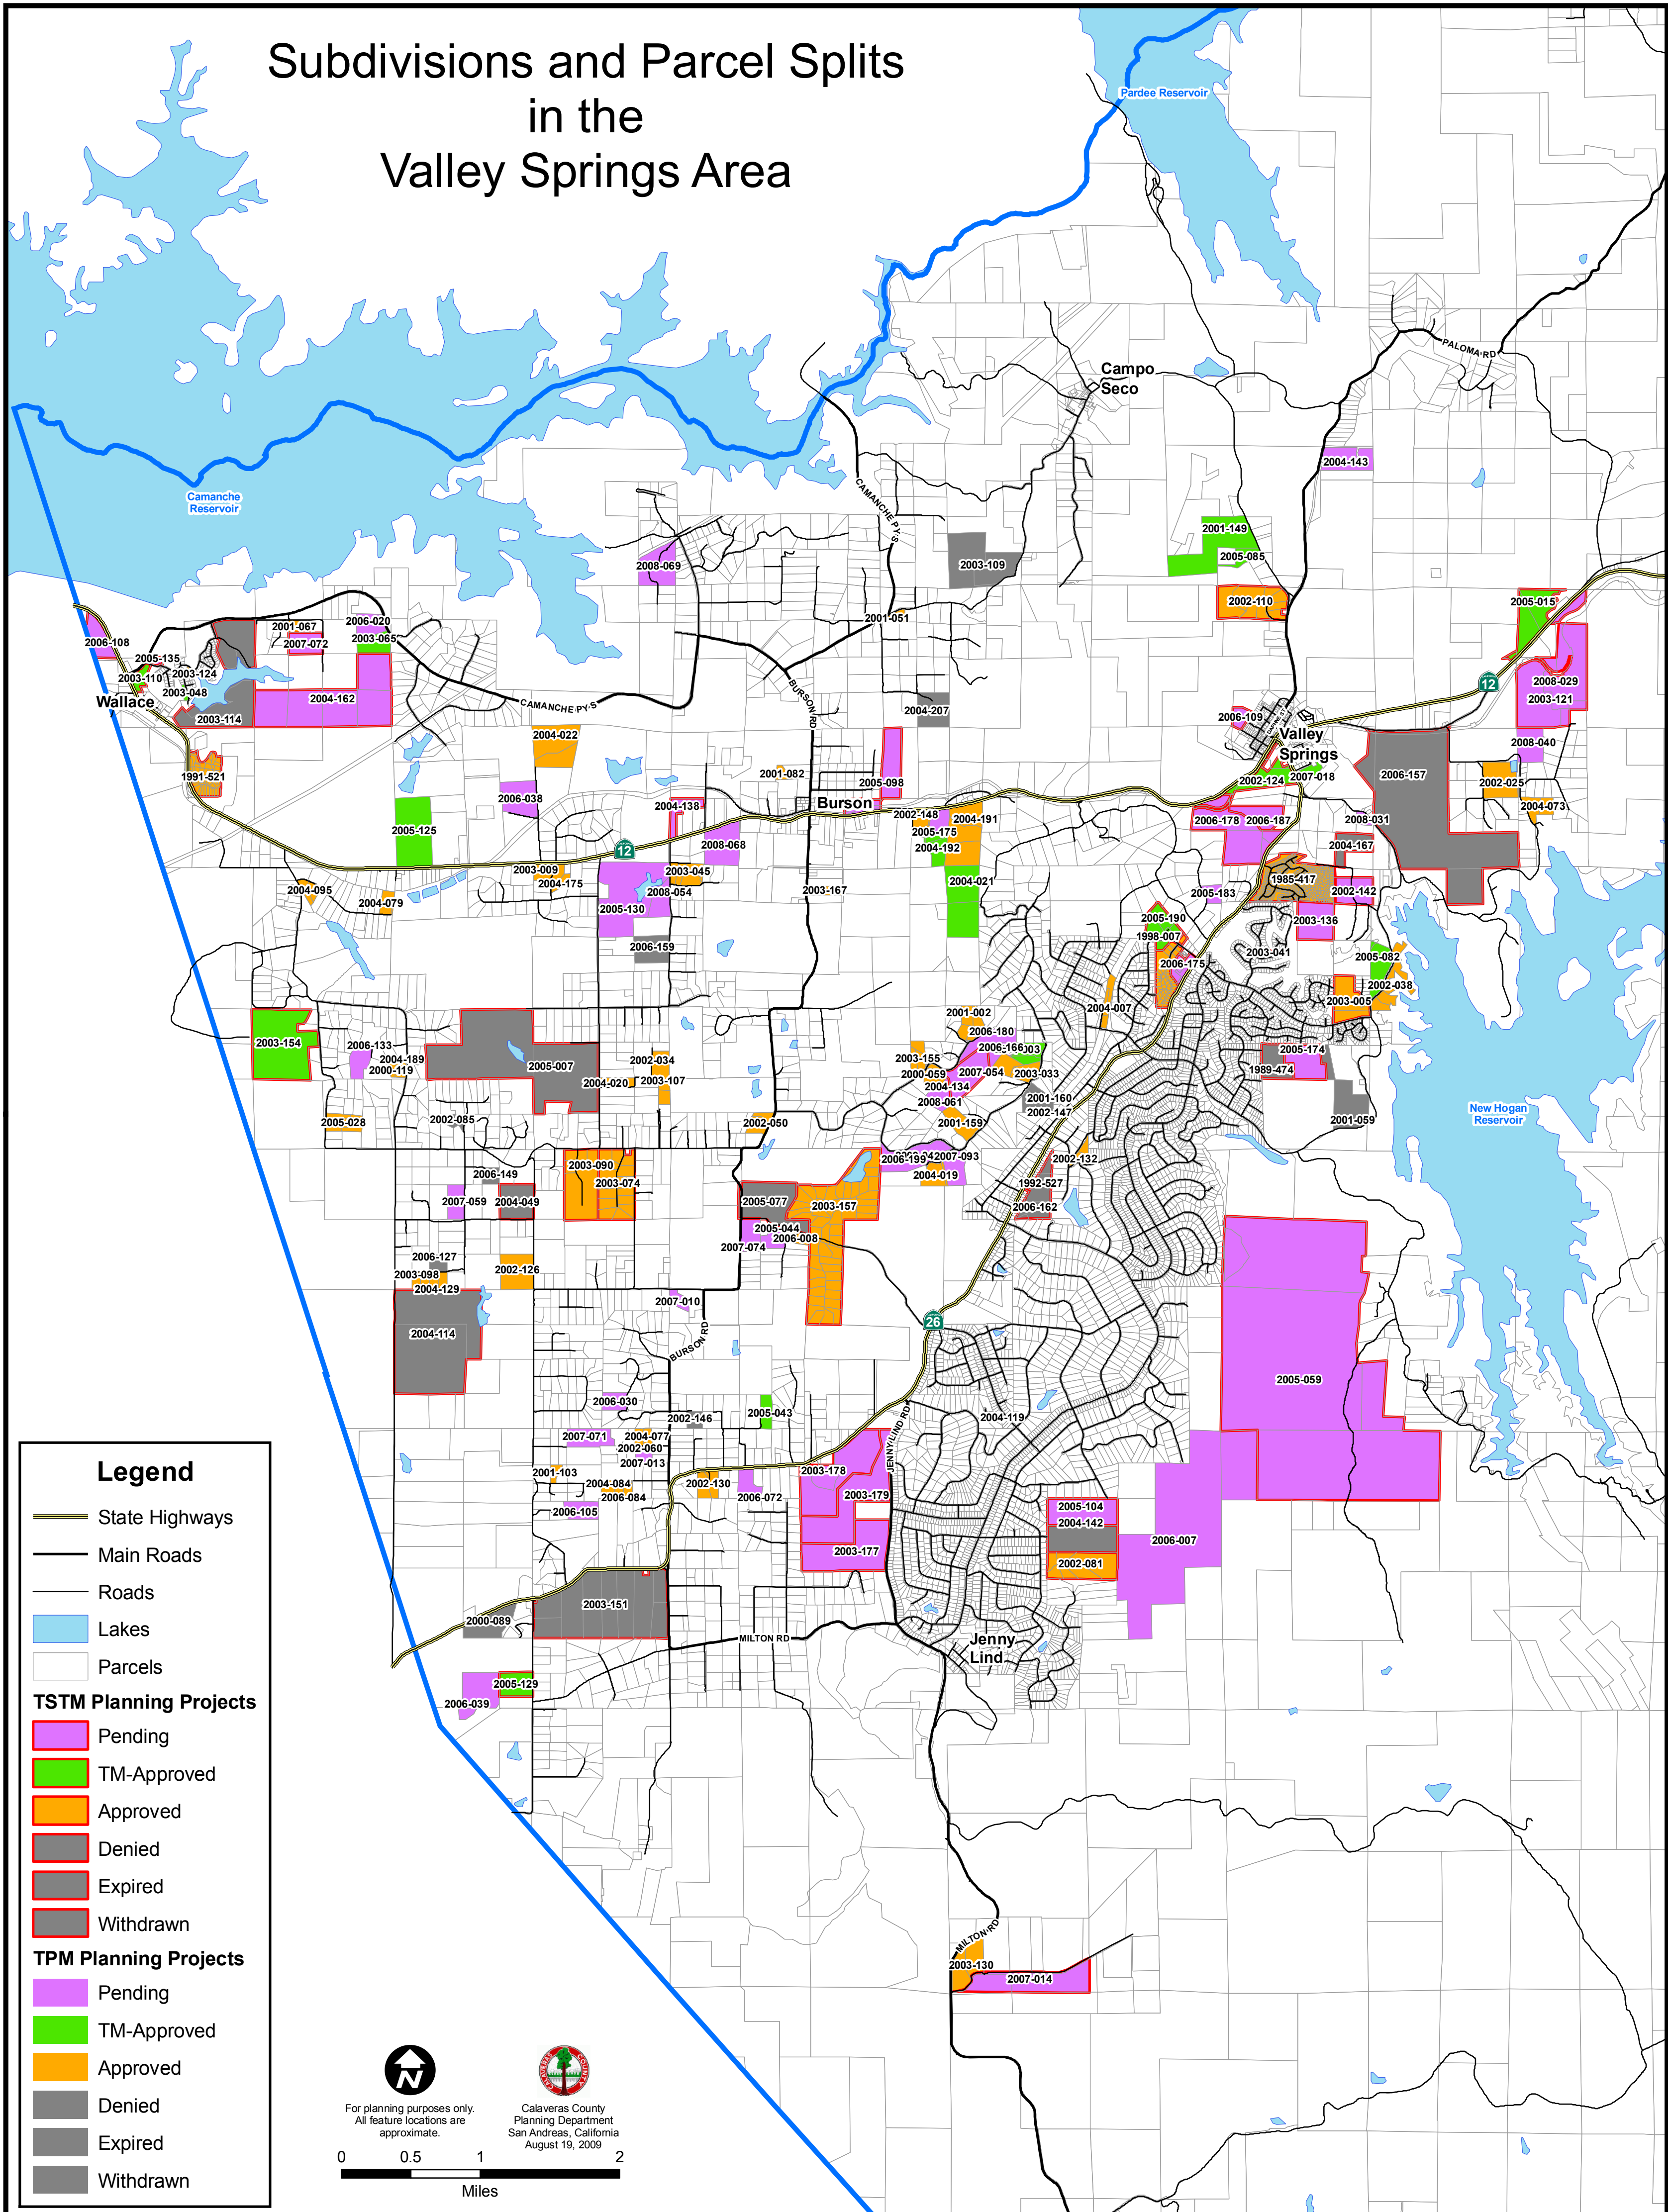

Subdivisions and Parcel Splits in the Valley Springs Area

Legend

- State Highways
- Main Roads
- Roads
- Lakes
- Parcels

TSTM Planning Projects

- Pending
- TM-Approved
- Approved
- Denied
- Expired
- Withdrawn

TPM Planning Projects

- Pending
- TM-Approved
- Approved
- Denied
- Expired
- Withdrawn

For planning purposes only.
All feature locations are
approximate.

Calaveras County
Planning Department
San Andreas, California
August 19, 2009